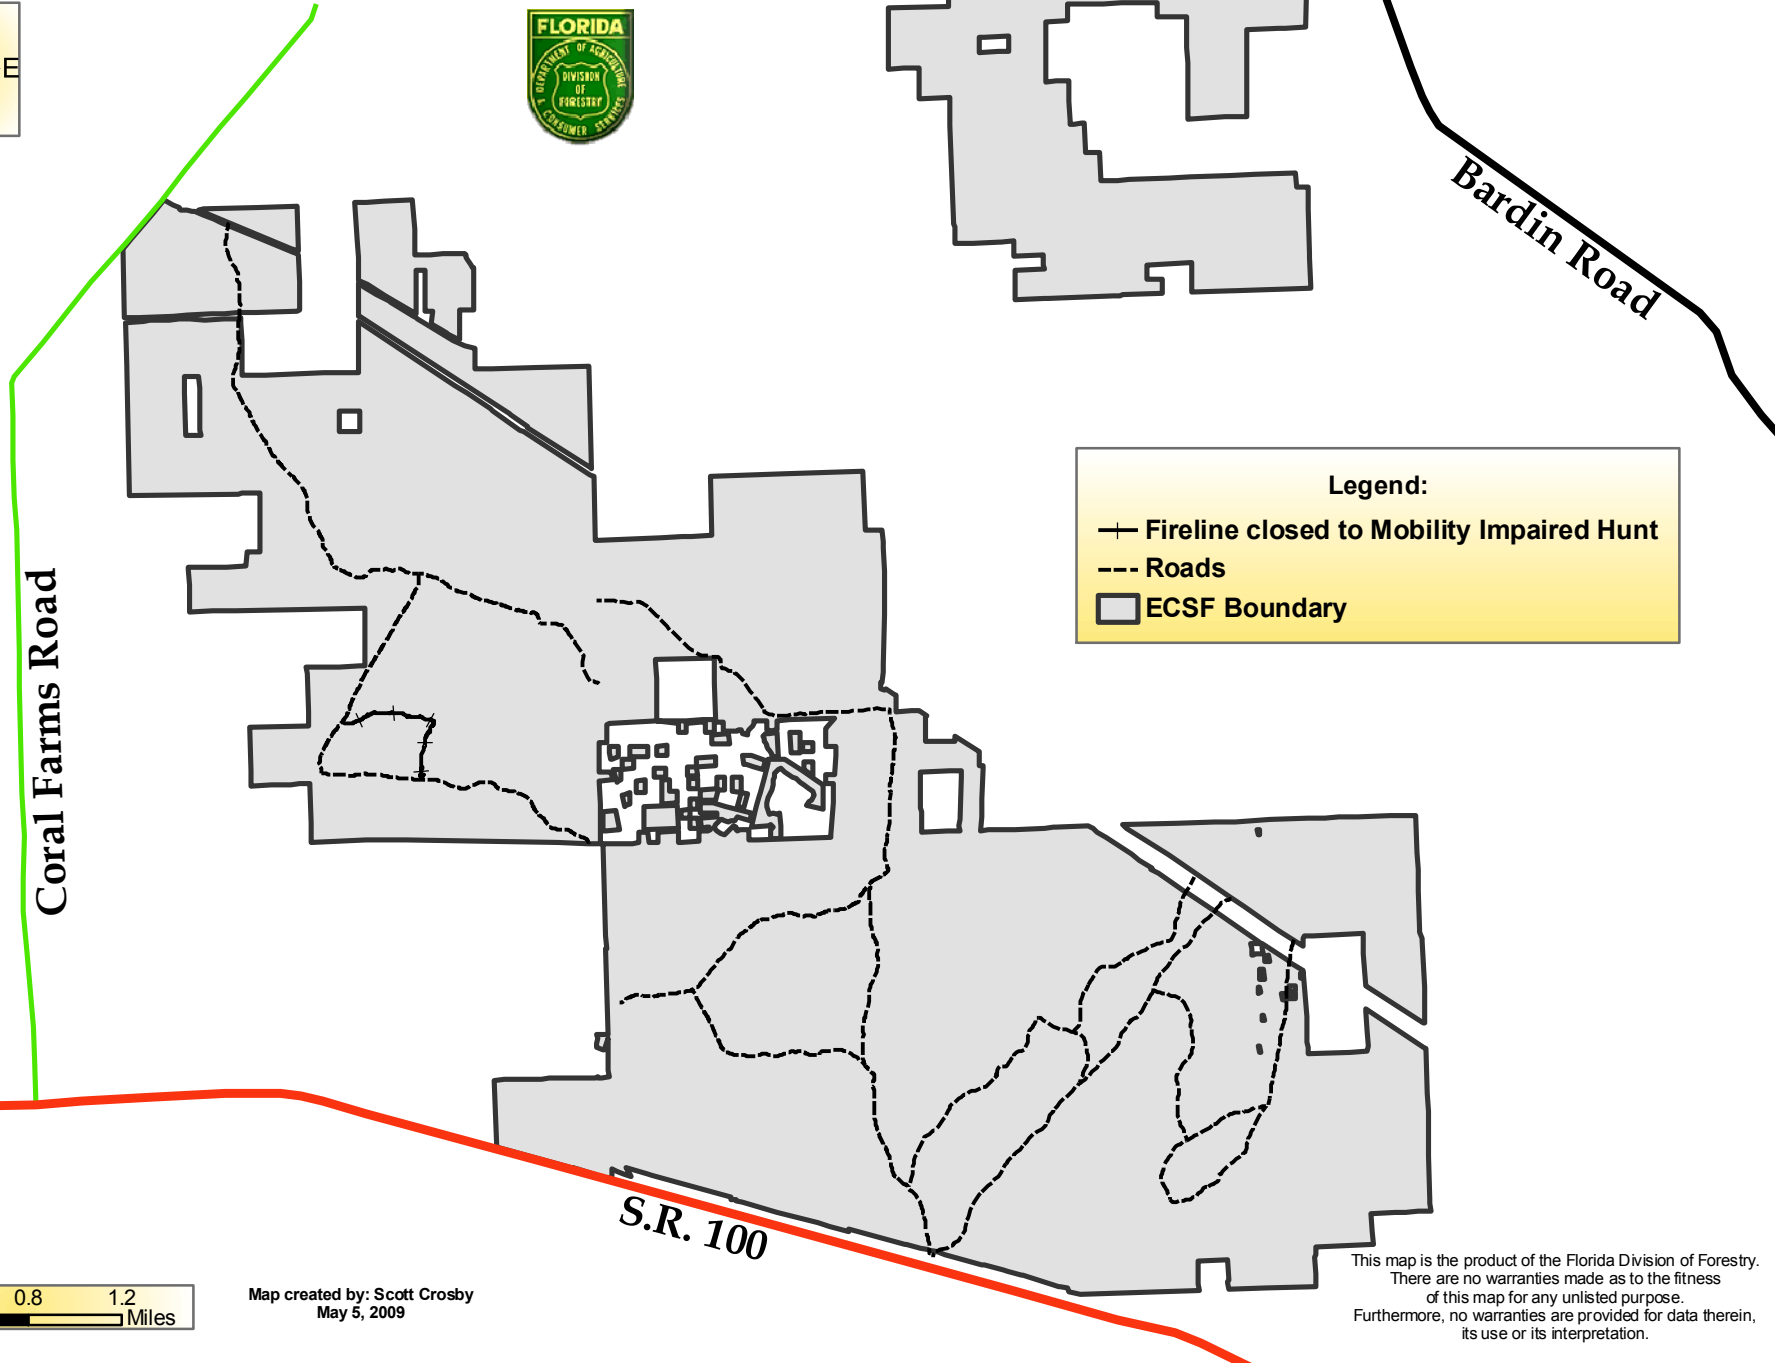

Sensitive Areas of Etoniah Creek State Forest Excluded from ATV access by Mobility Impaired Hunters

Legend:

- +— Fireline closed to Mobility Impaired Hunt
- Roads
- ECSF Boundary

Map created by: Scott Crosby
May 5, 2009

This map is the product of the Florida Division of Forestry. There are no warranties made as to the fitness of this map for any unlisted purpose. Furthermore, no warranties are provided for data therein, its use or its interpretation.