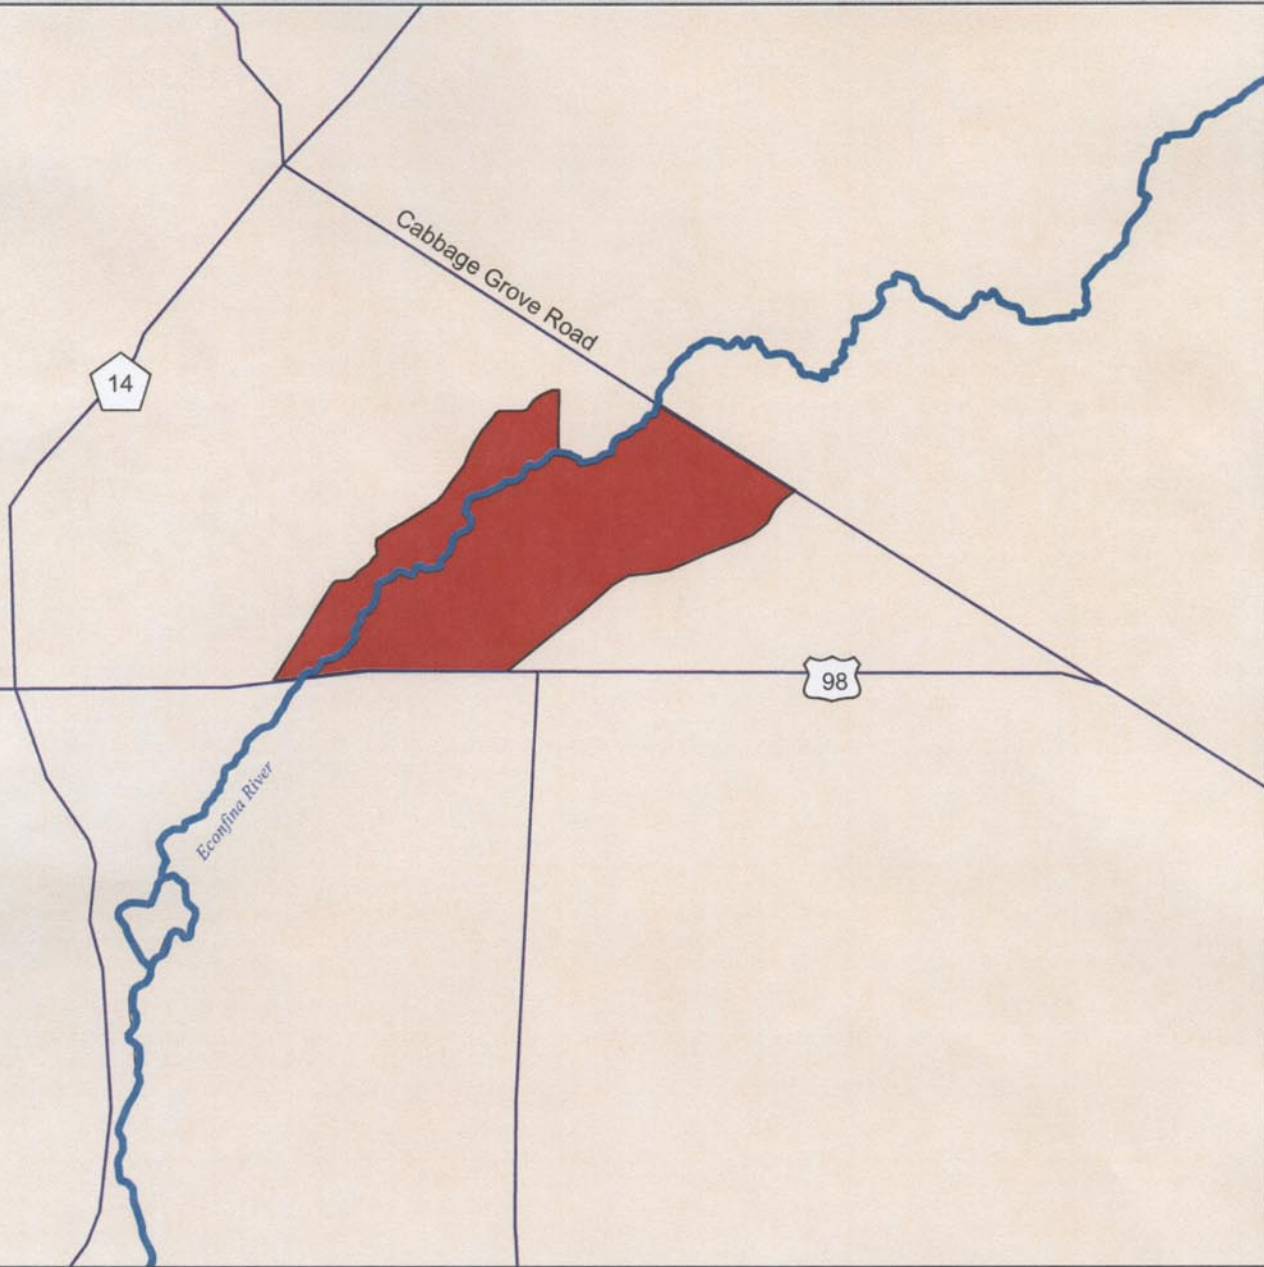

Lower Econfina River WMA Taylor County

Boundaries are approximate

Acreage:	
Previous	0
Addition	2,387
New Total	2,387

Lower Econfina River WMA

 Lower Econfina River WMA