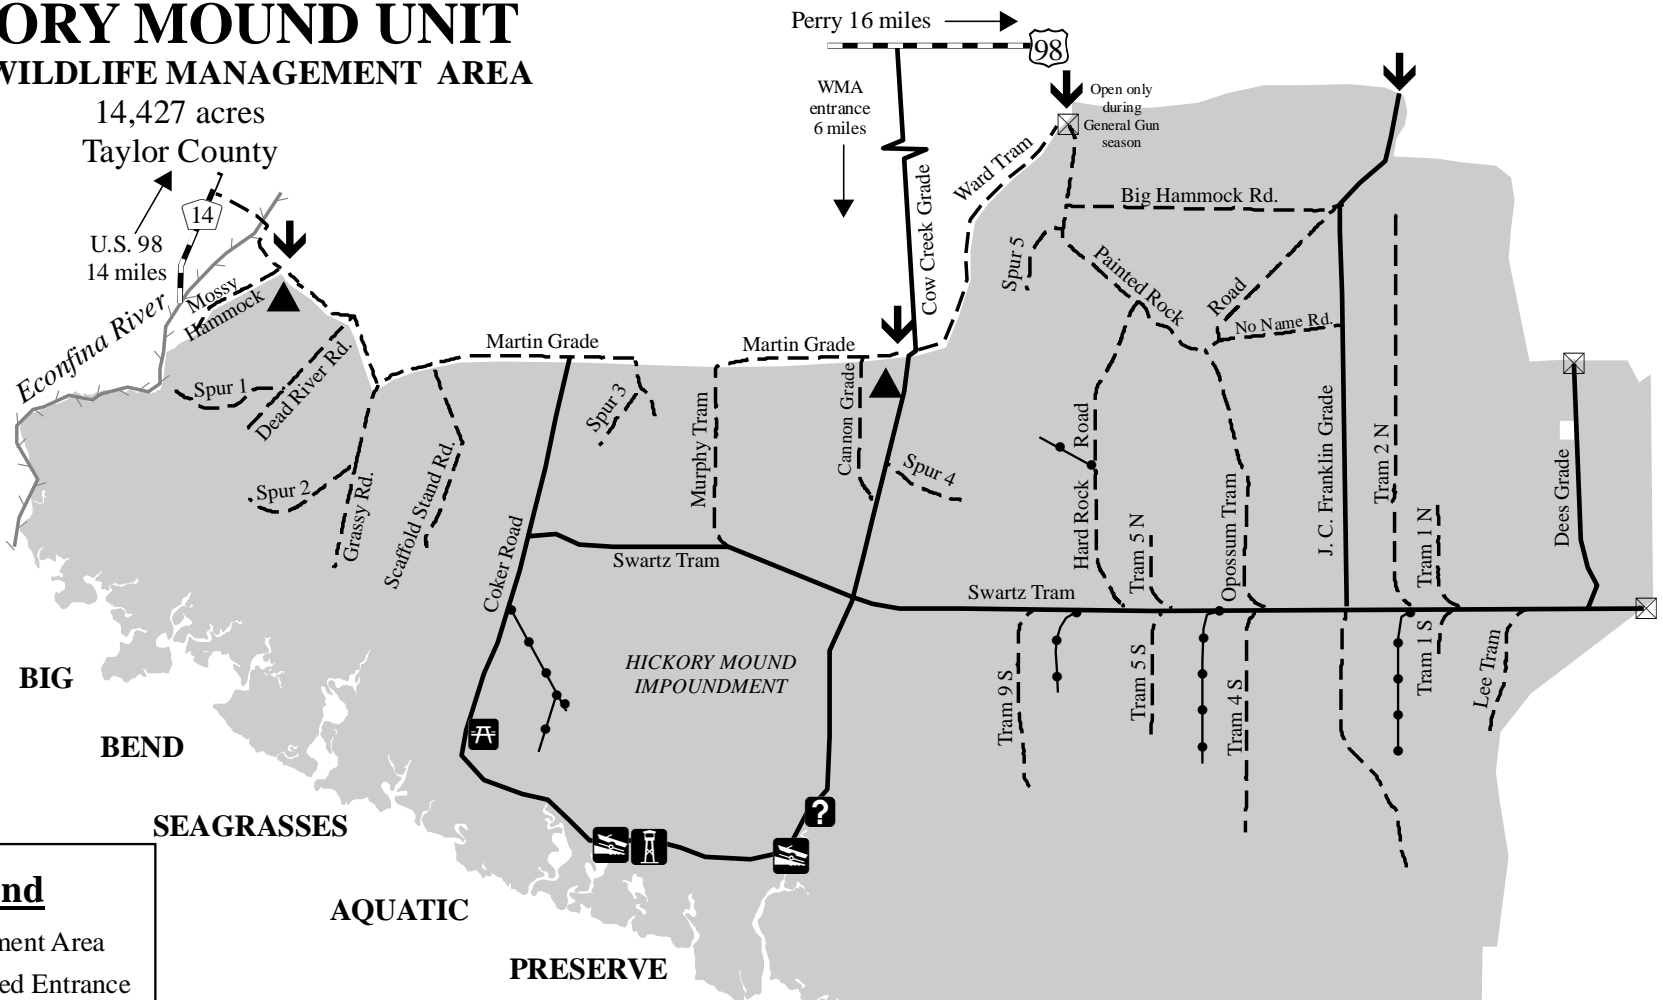

HICKORY MOUND UNIT

BIG BEND WILDLIFE MANAGEMENT AREA

14,427 acres
Taylor County

Legend

- Management Area
- Designated Entrance
- Check Station
- Locked Gate
- Information
- Observation Tower
- Boat Ramp
- Picnic Area
- Improved Road
- Unimproved Road
- Hiking Trail